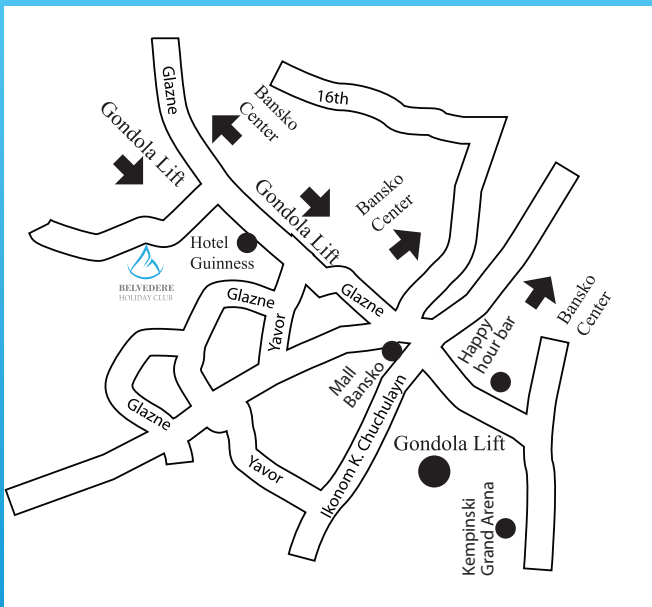

BELVEDERE HOLIDAY CLUB

Belvedere Holiday Club is
part of the **APARTMENTS**
BULGARIA.COM chain

Belvedere Holiday Club

Mobile: +359 885 94 87 46

Address: Shipotsko place, Bansko 2770, Bulgaria

E-mail: reservations@belvederholidayclub.com

WWW.BELVEDEREHOLIDAYCLUB.COM